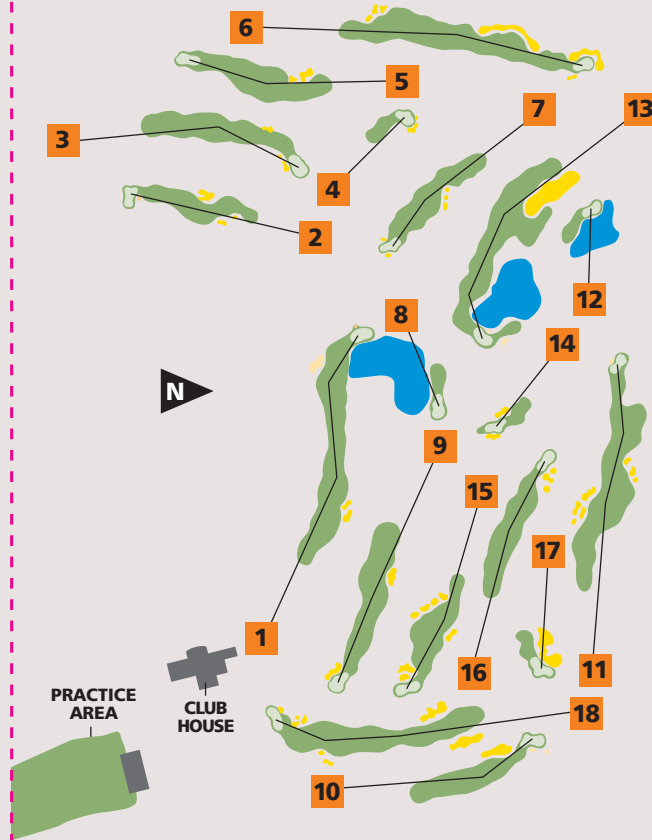

PIN POSITIONS

Ask Golf Services for daily pin positions

THE INTERNATIONAL LAYOUT

London Golf Club

South Ash Manor Estate, Ash, near Brands Hatch, Kent TN15 7EN
 Tel 01474 879899 Email golf@londongolf.co.uk www.londongolf.co.uk

THE INTERNATIONAL

LONDON
 GOLF CLUB